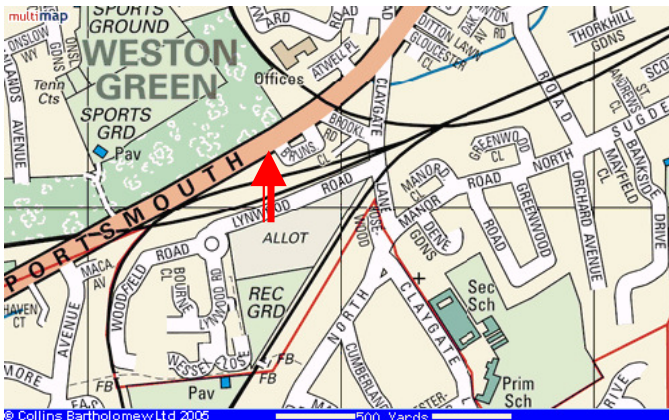

By train:

From London Waterloo to **Thames Ditton** or **Hinchley Wood** (both 15 – 20 minutes' walk or 3 minutes' drive from office) or **Surbiton** (7 minutes' drive or continue by K3 bus). Esher, Teddington and Hampton Court are also within 15 minutes' drive.

By bus:

K3 from Kingston or Surbiton station (bus stop NP on Victoria Road) towards Esher High Street – goes every 15 – 20 minutes. Get off at Claygate Lane, then walk 5 – 7 minutes' walk via Claygate Lane – Brooklands Road – Portsmouth Road, always turning left.

By car:

A307 from either Hook exit from A3 or Hampton Court Bridge to Scilly Isles roundabout. Turn down Portsmouth Road; Street Child Africa is on the right before the 2nd railway bridge and Gigg's Hill Green (or on the left after the Green if coming from Kingston and Surbiton direction).