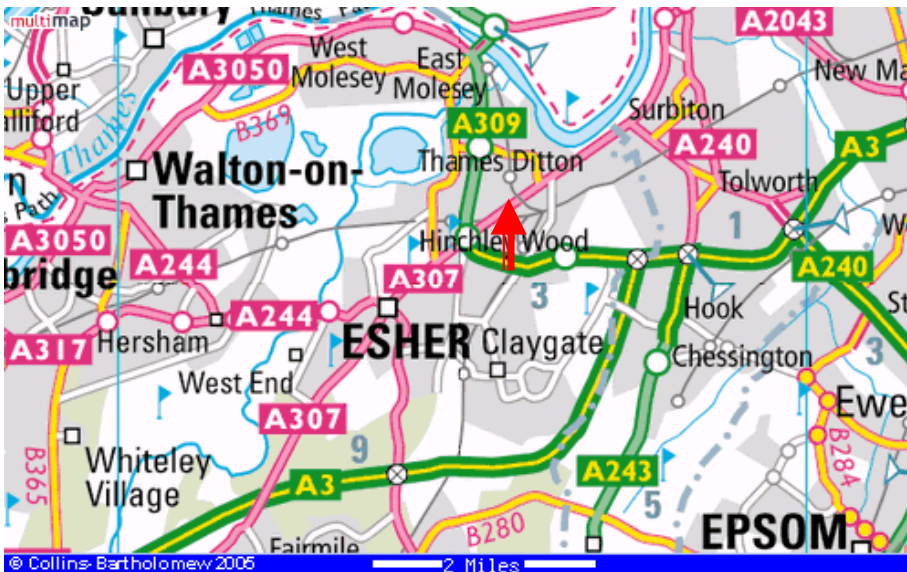

Directions to Street Child Africa

Street Child
AFRICA®

Brabant House
Portsmouth Road
Thames Ditton
Surrey KT7 0EY

Tel. 020 8972 9820

Registered Charity No. 1074832
Registered Scottish Charity No. SCO39248

By train:

From London Waterloo to **Thames Ditton** or **Hinchley Wood** (both 15 – 20 minutes' walk or 3 minutes' drive from office) or **Surbiton** (7 minutes' drive or continue by K3 bus). Esher, Teddington and Hampton Court are also within 15 minutes' drive.

By bus:

K3 from Kingston or Surbiton station (bus stop NP on Victoria Road) towards Esher High Street – goes every 15 – 20 minutes. Get off at Claygate Lane, then walk 5 – 7 minutes' walk via Claygate Lane – Brooklands Road – Portsmouth Road, always turning left.

By car:

A307 from either Hook exit from A3 or Hampton Court Bridge to Scilly Isles roundabout. Turn down Portsmouth Road; Street Child Africa is on the right before the 2nd railway bridge and Gigg's Hill Green (or on the left after the Green if coming from Kingston and Surbiton direction).